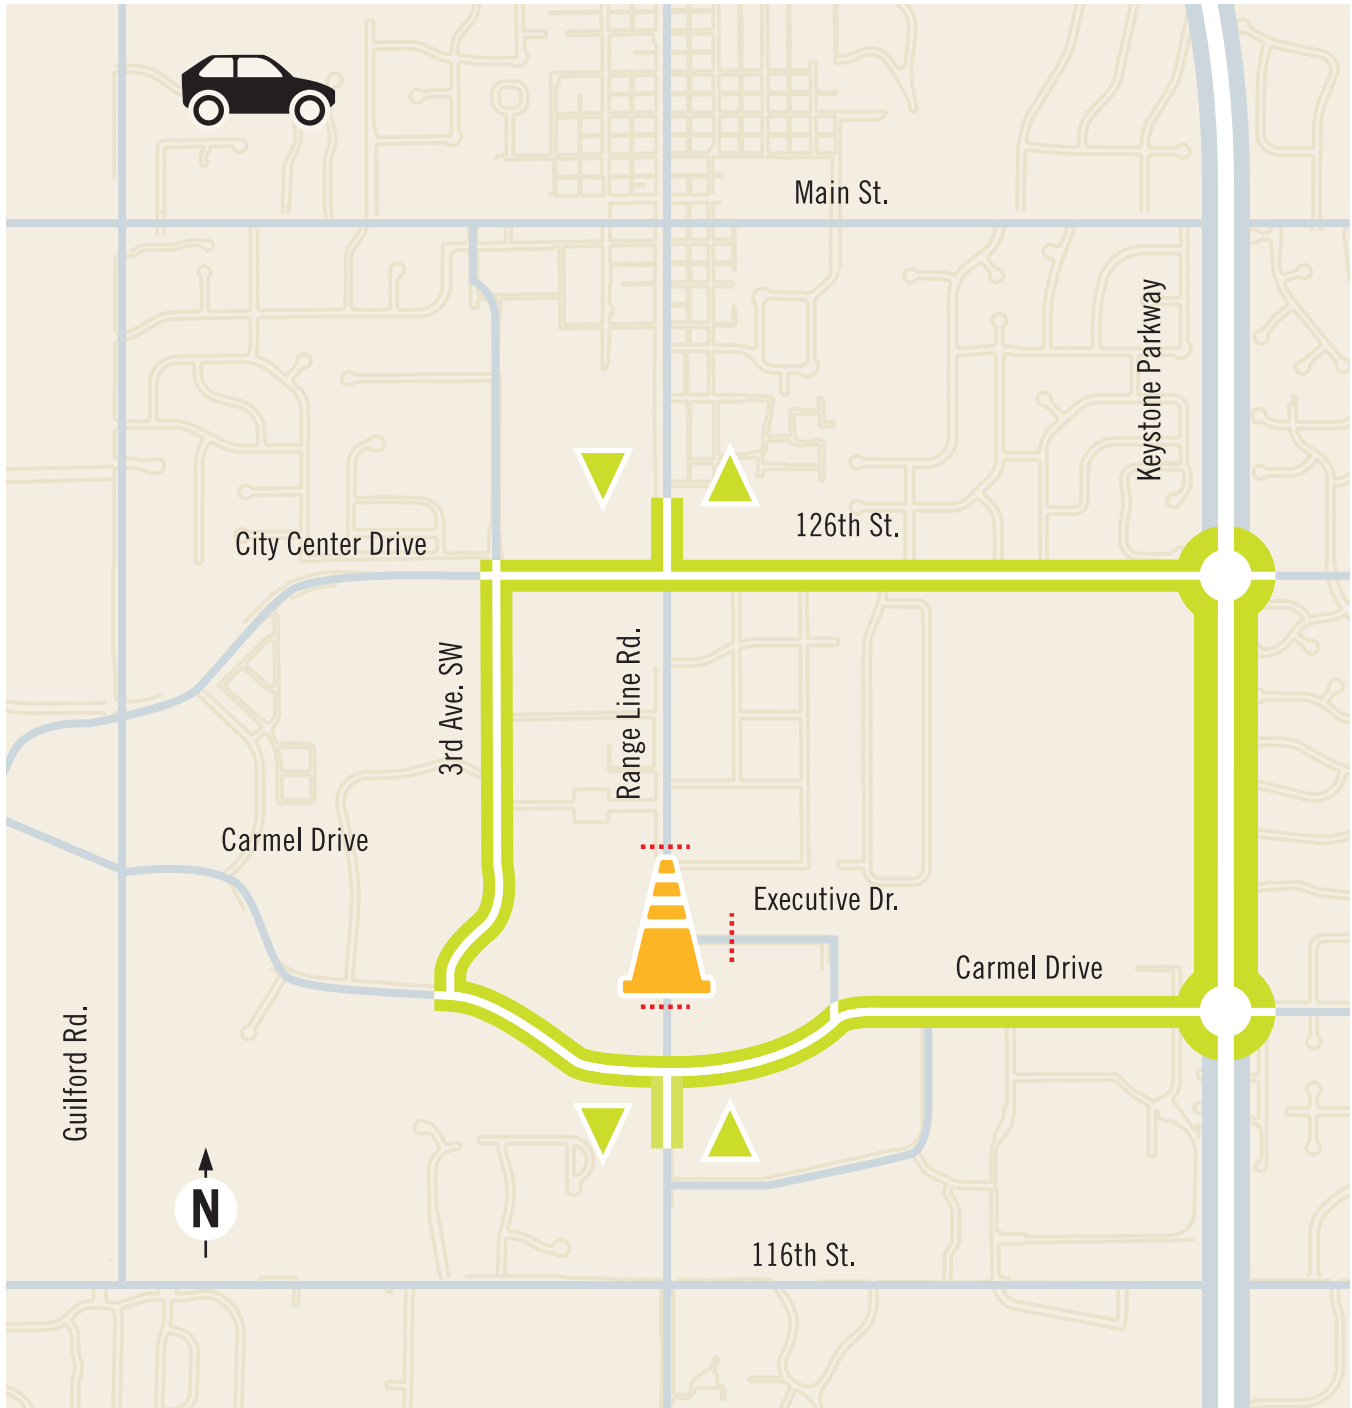

## Range Line Road & Executive Drive Traffic Detour Route (Starting Fall of 2017)

To learn more about the Carmel Link 2.0 infrastructure improvement program, visit our website and sign up for updates and additional information.